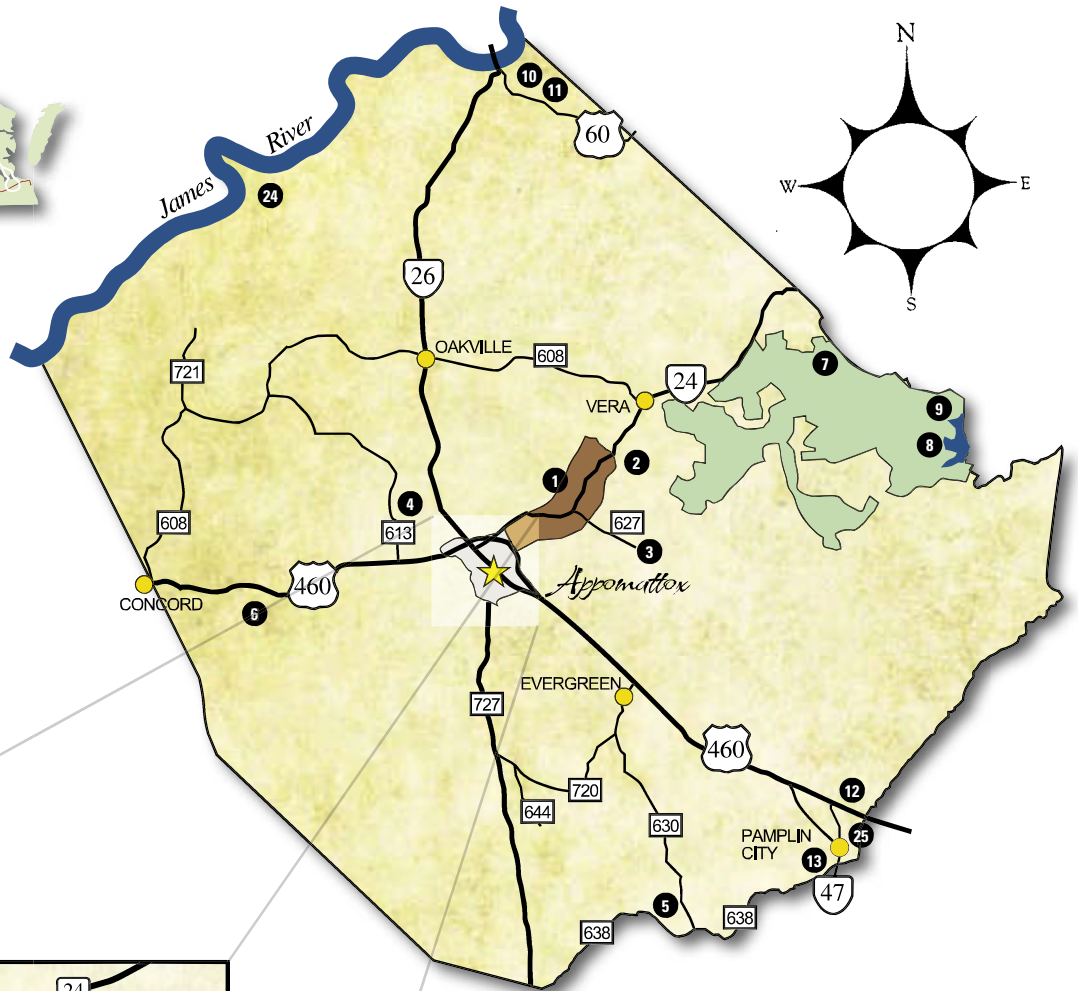

County Map

Appomattox Court House	
National Historical Park	1
Joel Sweeny's Birthplace	2
Clover Hill Village	3
Appomattox County Community Park	4
Club Creek Pottery	5
Paradise Lake	6
Appx.—Buckingham State Forest	7
Holliday Lake State Park	8
4-H Education Center	9
James River State Park	10
James River State Park Outdoor Adventures	11
Steins Unlimited	12
Pamplin Pipe Factory	13
Rockcliffe Farm Retreat	24
Highbridge Trail State Park	25

Town Map

Appomattox Visitors Information Center	14
Turn of the Century Walking Tour	15
Lee's Retreat Stop	16
Abbitt Park	17
Appomattox Courthouse Complex	18
Monument Circle	19
Historical Museum	20
Carver Price Black History Museum	21
Hazel Moon Resource Center	22
Appomattox Town Park	23