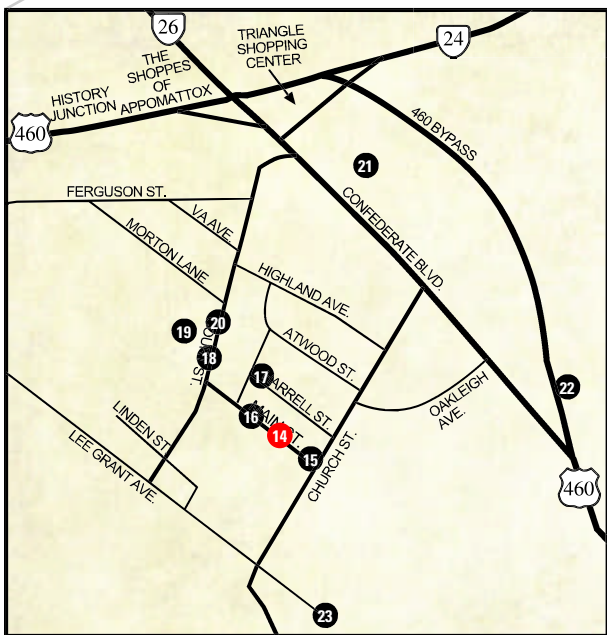

County Map

Appomattox Court House	
National Historical Park	1
Joel Sweeny's Birthplace	2
Clover Hill Village	3
Appomattox County Community Park	4
Club Creek Pottery	5
Paradise Lake	6
Appx.—Buckingham State Forest	7
Holliday Lake State Park	8
4-H Education Center	9
James River State Park	10
James River State Park Outdoor Adventures	11
Steins Unlimited	12
Pamplin Pipe Factory	13
Rockcliffe Farm Retreat	24
Highbridge Trail State Park	25

Town Map

Appomattox Visitors Information Center	14
Turn of the Century Walking Tour	15
Lee's Retreat Stop	16
Abbitt Park	17
Appomattox Courthouse Complex	18
Monument Circle	19
Historical Museum	20
Carver Price Black History Museum	21
Hazel Moon Resource Center	22
Appomattox Town Park	23